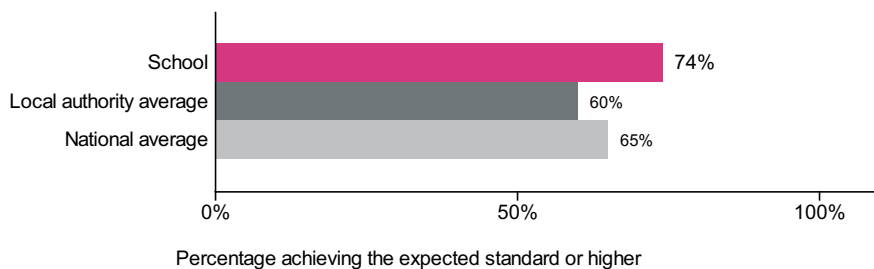

Abbey Hey Primary Academy (URN: 139404)

This is a new academy which opened on 1 December 2013.
Go to [Abbey Hey Primary School](#) for the previous record.

Key stage 2

This is provisional data for 2018/19. CLA data is not currently available, so we are not publishing breakdowns of data such as disadvantaged which appeared previously. This information will be included in the revised release.

Also, any amendments made to this school's data will be reflected when we re-publish the data in a few months. National and local authority benchmarks may also change. Until these changes take effect, you may see differences between data on ASP and Compare school and college performance.

Progress in reading, writing and maths

Reading

Number of pupils = 77

Pupils with adjusted scores = 0

Confidence interval
5.6 to 8.4

Writing

Number of pupils = 78

Pupils with adjusted scores = 1

Confidence interval
1.1 to 3.7

Maths

Number of pupils = 77

Pupils with adjusted scores = 0

Confidence interval
4.6 to 7.0

Reading, writing and maths combined

Percentage of pupils achieving the expected standard or higher

Number of pupils = 88